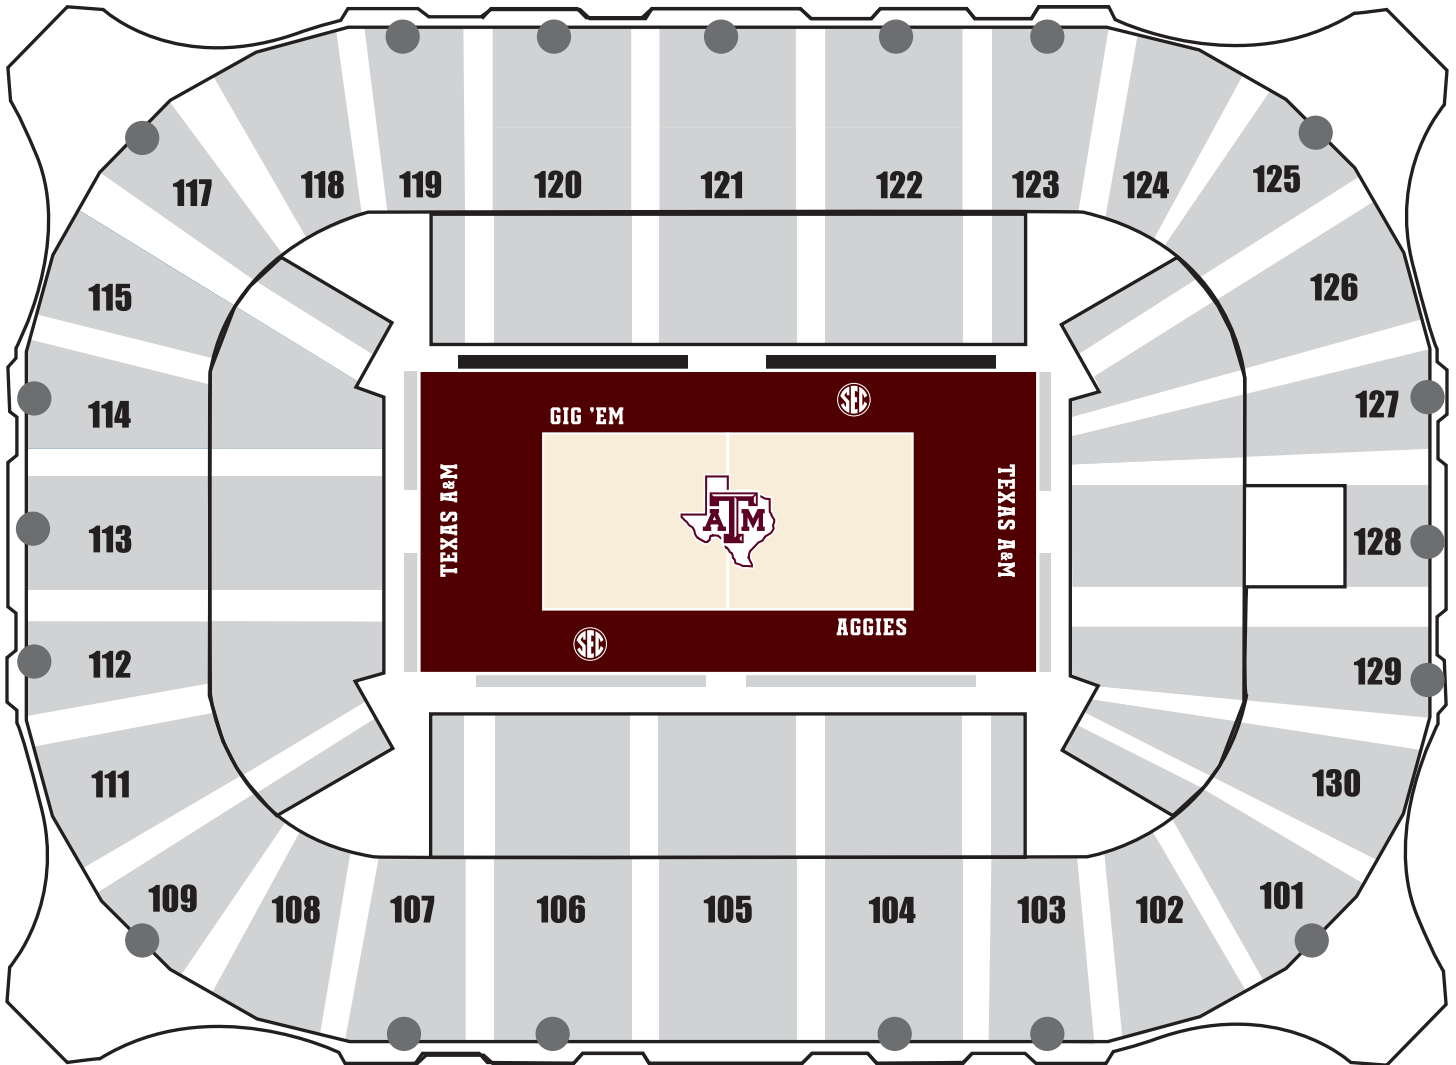

TEXAS A&M VOLLEYBALL

REED ARENA

SEATING CHART

● HANDICAPPED SEATING 