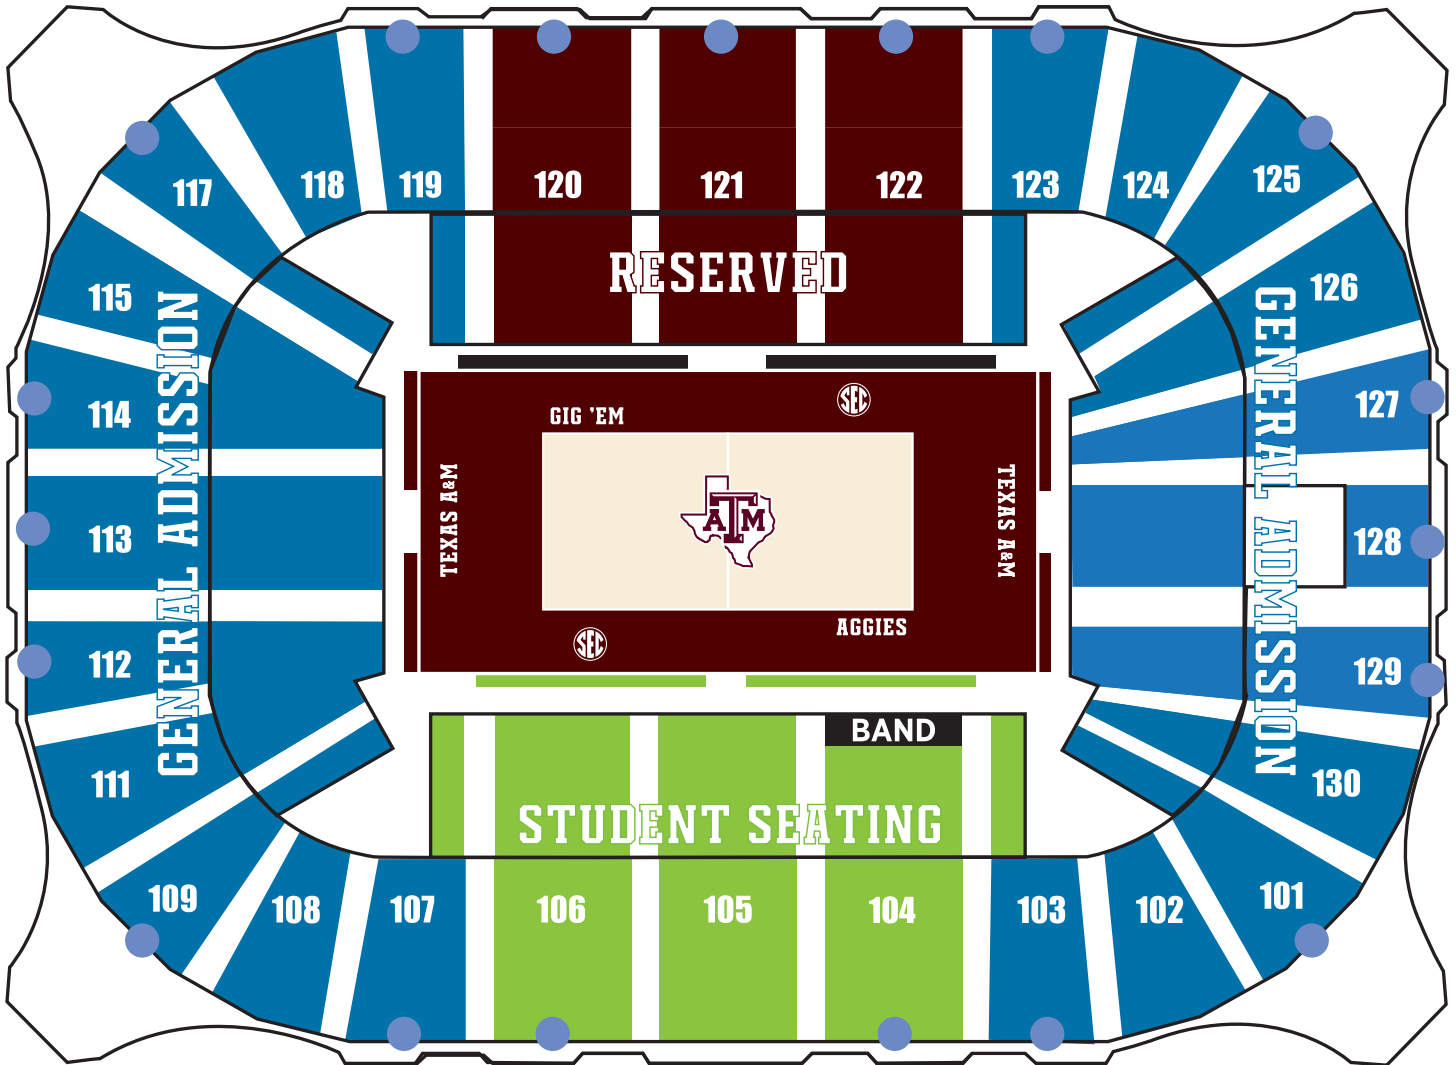

TEXAS A&M VOLLEYBALL

REED ARENA

2024 SEASON TICKET PRICING

PRICE LEVEL	TICKET PRICE
■ FLOOR	\$90
■ COURTSIDE	\$90
■ GENERAL ADMISSION	\$60

Note: A \$10 per ticket fee is included in the ticket prices listed above.